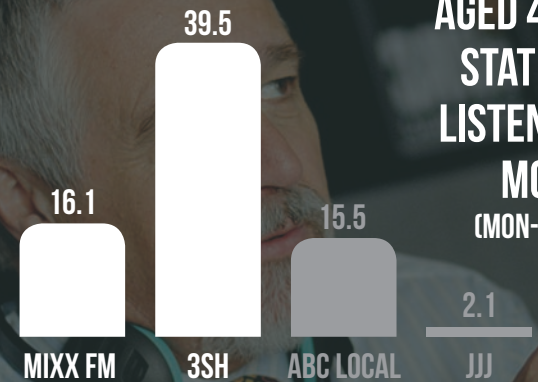

Radio advertising delivers a strong average ROI of +17%

POTENTIAL SWAN HILL AUDIENCE

AGED 0-9 (12.36%)
 AGED 10-17 (11.41%)
 AGED 18-24 (7.04%)
 AGED 25-39 (14.91%)
 AGED 40-54 (20.76%)
 AGED 55+ (33.51%)

MIXX FM - HIGHLIGHTS

Mixx FM is the Mallee's most listened to radio station. With the immensely popular 'Mixx Brekky' show and in drive, Fitzy and Wippa and Kate, Tim & Marty each weekday afternoon/night.

Mixx FM specifically targets the 18 - 35 age group market.

We're all about Today's Hottest Music and Entertainment.

1332 3SH

Located - Swan Hill and surrounding area.
Frequency - 1332 AM
Format - News, sport, talk back, music
www.3sh.com.au

MIXX FM

Located - Swan Hill and surrounding area.
Frequency - 107.7 FM and 98.7 FM
Format - Hit music, local and national news
www.mixx1077.com.au

ALL PEOPLE AGED 40+ STATION LISTENED MOST (MON-SUN)

ALL PEOPLE AGED 10+ STATION LISTENED MOST (MON-SUN)