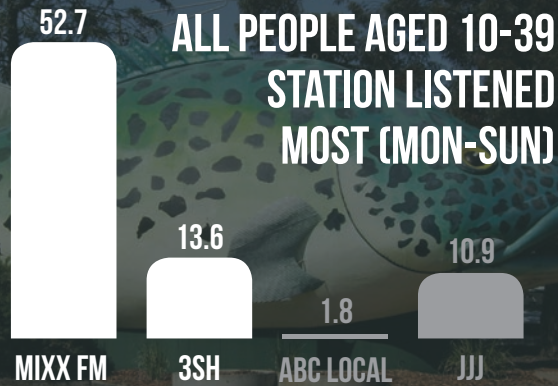

Radio advertising delivers a strong average ROI of +17%

POTENTIAL SWAN HILL AUDIENCE

AGED 0-9 (12.36%)
 AGED 10-17 (11.41%)
 AGED 18-24 (7.04%)
 AGED 25-39 (14.91%)
 AGED 40-54 (20.76%)
 AGED 55+ (33.51%)

67% of radio listeners are open to advertising messages, the highest across any form of media.

ACE RADIO SWAN HILL REACHES 26,100 PEOPLE PER WEEK AGED 10+

67% OF THE MARKET

SOURCE: XTRA RESEARCH SWAN HILL REGIONAL SURVEY 1, 2018. STATION LISTENED TO MOST.

SWAN HILL MARKET

Based in Swan Hill, 3SH and MIXX FM cover the eastern edge of the Mallee area in the northwest of Victoria. Located on the Murray River, Swan Hill is a picturesque tourist destination with a strong farming district. Tourism in the region is a \$55 million industry with over 235,000 visitors annually.

MIXX FM - HIGHLIGHTS

Mixx FM is the Mallee's most listened to radio station. With the immensely popular 'Mixx Brekky' show and in drive, Fitzy and Wippa and Kate, Tim & Marty each weekday afternoon/night.