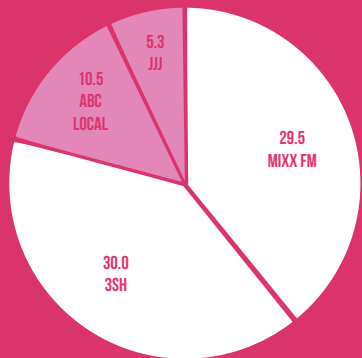

MIXX FM - HIGHLIGHTS

Mixx FM is the Mallee's most listened to radio station. With the immensely popular 'Mixx Brekky' show and in drive, Fitzy and Wippa and Kate, Tim & Marty each weekday afternoon/night.

Mixx FM specifically targets the 18 - 35 age group market.

We're all about Today's Hottest Music and Entertainment.

1332 3SH

Located - Swan Hill and surrounding area.
Frequency - 1332 AM
Format - News, sport, talk back, music
www.3sh.com.au

MIXX FM

Located - Swan Hill and surrounding area.
Frequency - 107.7 FM and 98.7 FM
Format - Hit music, local and national news
www.mixx1077.com.au

ALL PEOPLE AGED 40+ STATION LISTENED MOST (MON-SUN)

ALL PEOPLE AGED 10+ STATION LISTENED MOST (MON-SUN)