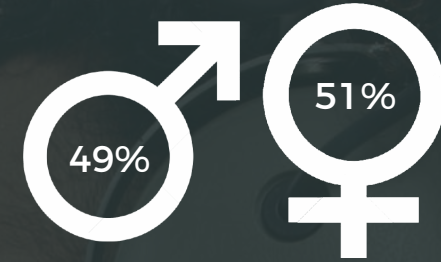

Radio advertising delivers a strong average ROI of +17%

POTENTIAL ALBURY/WODONGA & WANGARATTA AUDIENCE

- AGED 0-9 (12.96%)
- AGED 10-17 (11.36%)
- AGED 18-24 (8.52%)
- AGED 25-39 (16.73%)
- AGED 40-54 (20.90%)
- AGED 55+ (29.53%)